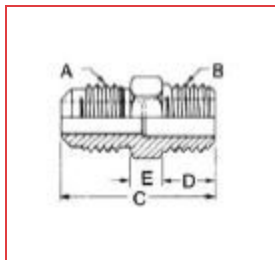

ITEM # A 04439, 45° FLARE FITTINGS - CONNECTORS - HALF UNION - FLARE TO NPTFE

[Specifications](#) | [Dimensions](#) | [Packaging](#)

Specifications

Universal Category Code	U1-8B
Connection Size	1/2 in
End Type	Flare
Second Connection Size	1/4 in
Second End Type	NPTFE
MAP	48 bar 700 psi
Weight	0.11 lb

Dimensions

A	1/2 in
----------	--------

B	1/4 in
C	1.63 in
D	0.56 in
E	0.31 in
Hex (in)	3/4

Packaging

Box (Qty)

10